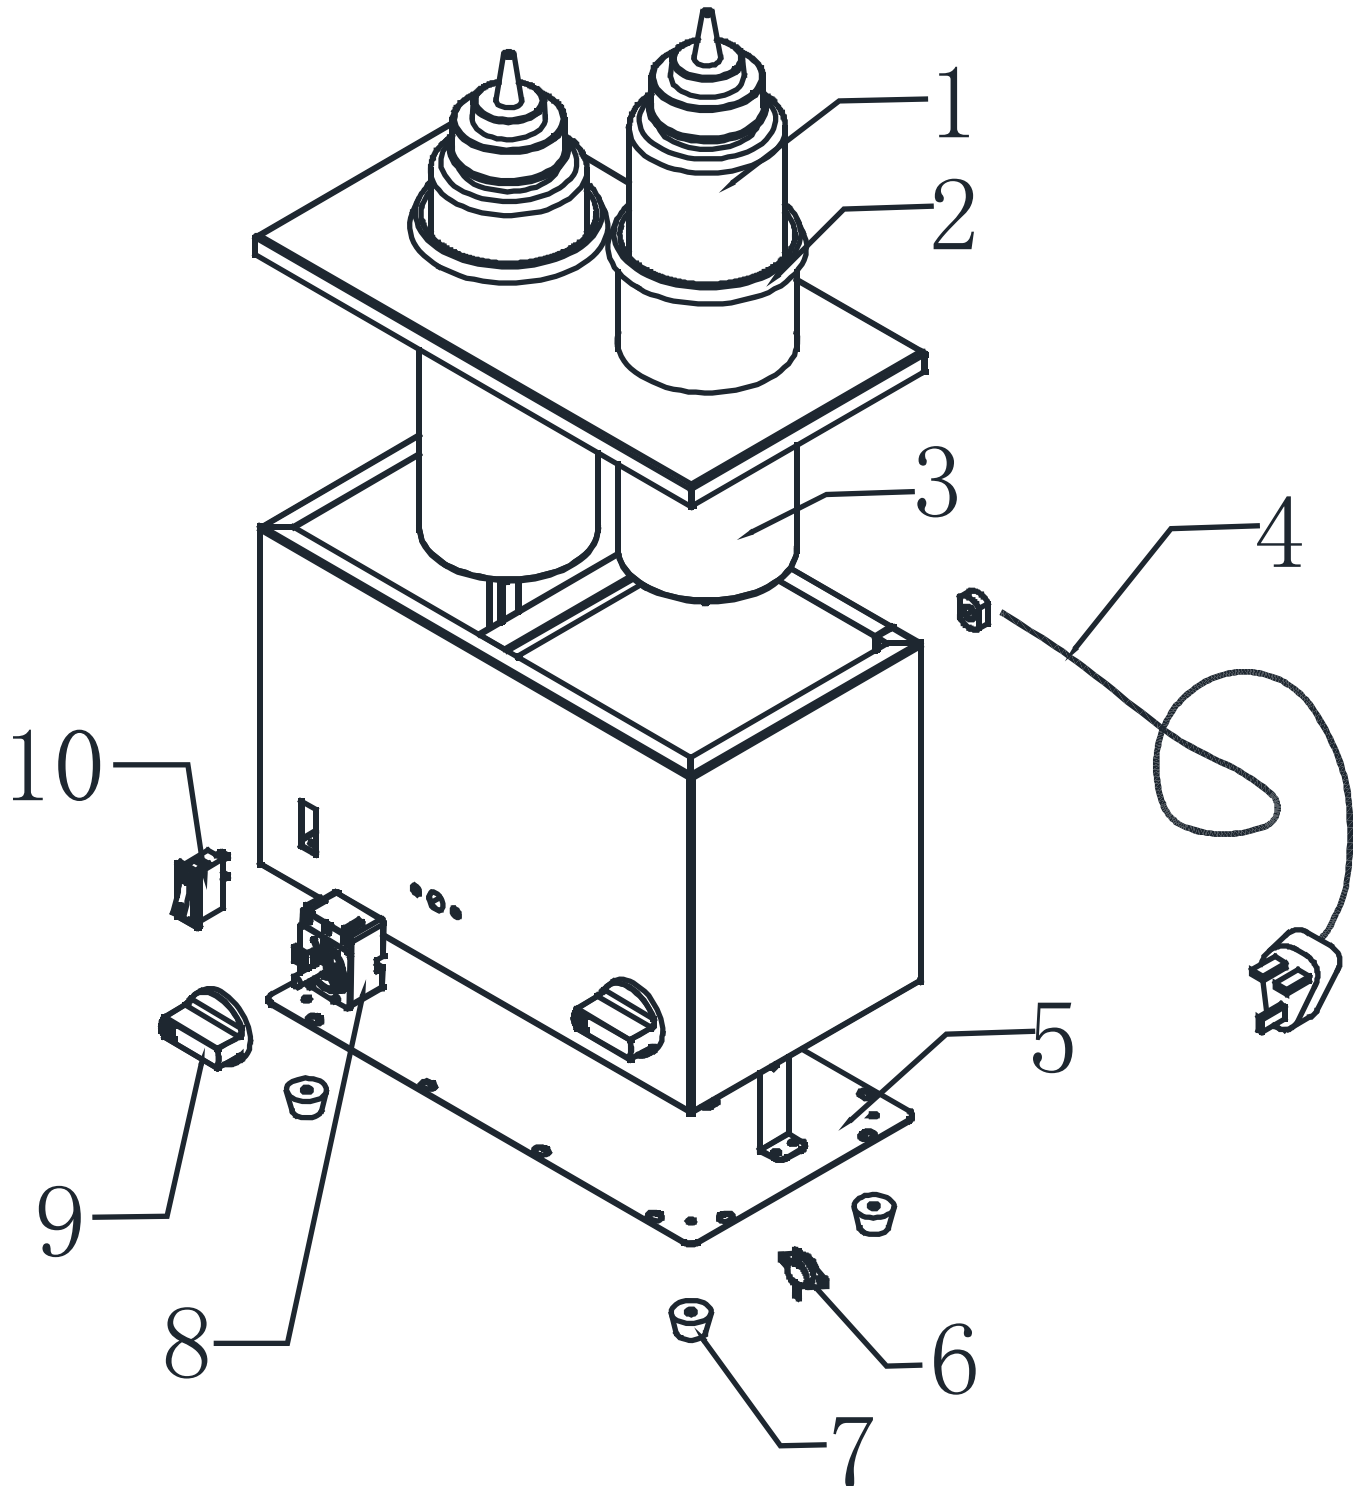

# Parts Breakdown

Model FW-CN-1602 44178

# Parts Breakdown

---

## Model FW-CN-1602 44178

Item No.	Description	Position	Item No.	Description	Position	Item No.	Description	Position
65019	32oz Clear Bottle with 1 Spout Dishwasher Safe Recycle 5 for 44178	1	65001	Base for 44178	5	64999	Dial for 44178	9
64992	Pot for 44178	2	64996	Thermal Cut Out for 44178	6	65000	Switch for 44178	10
64993	Element for 44178	3	64997	Feet for 44178	7			
64994	Plug and Lead for 44178	4	64998	Thermostat for 44178	8			